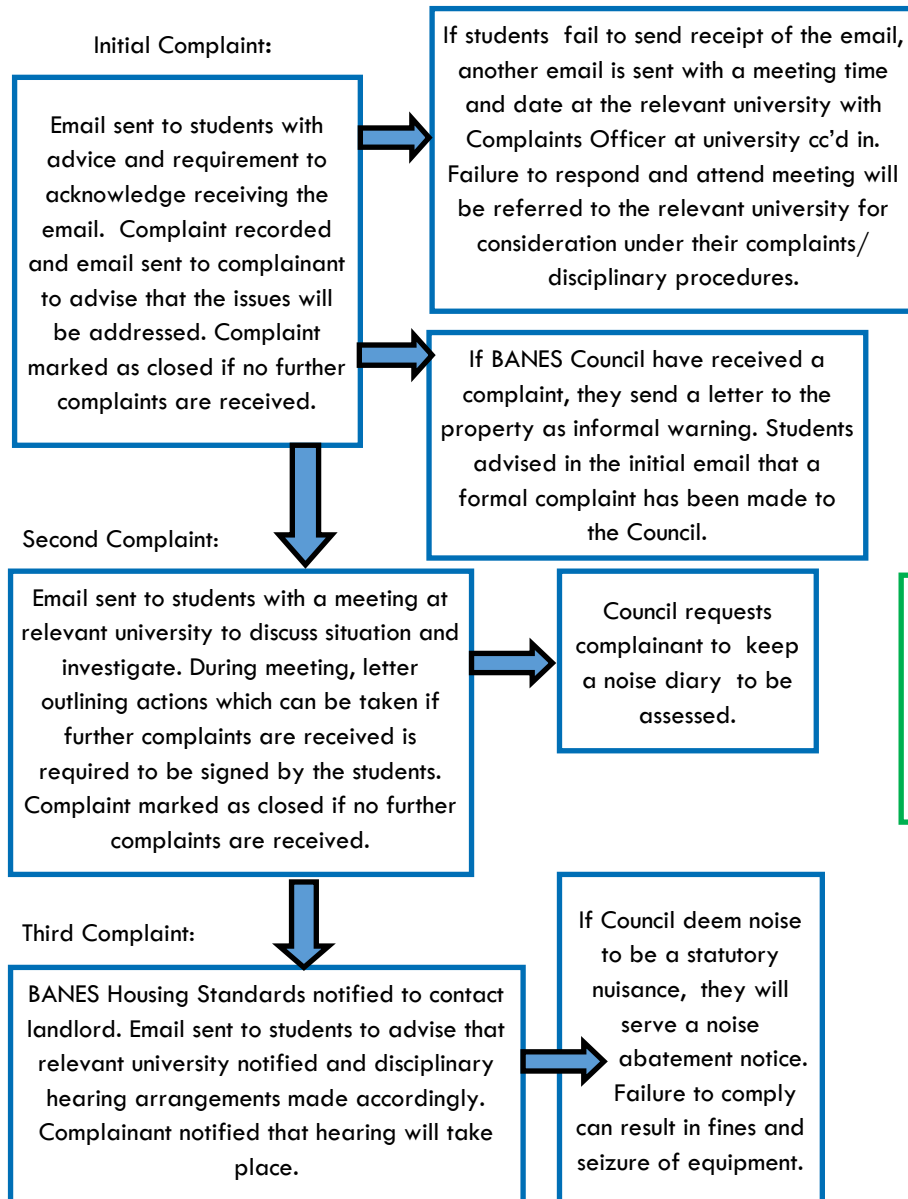

SCP Complaints Procedure

(Complaints received will be reviewed on a case by case basis)

Noise

Waste

Anti-Social Behaviour

Parking