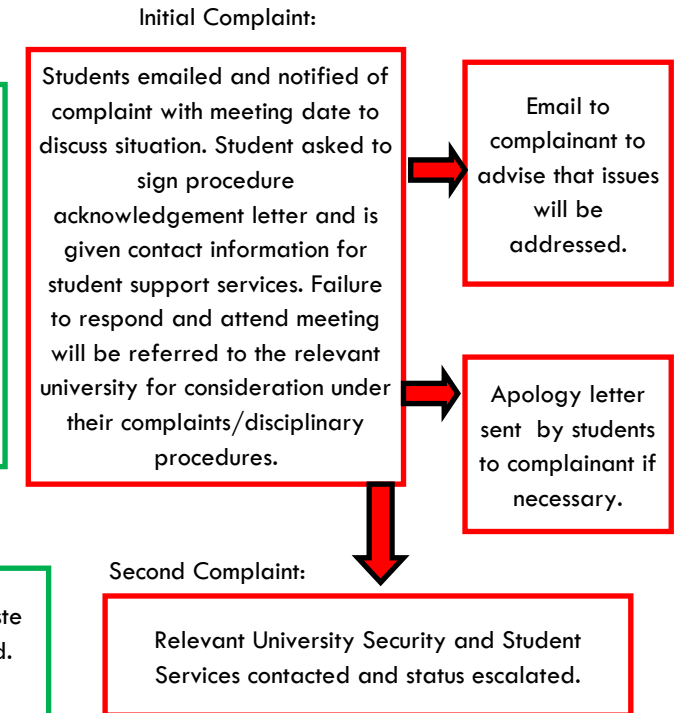

SCP Complaints Procedure

(Complaints received will be reviewed on a case by case basis)

Noise

Waste

Anti-Social Behaviour

Parking