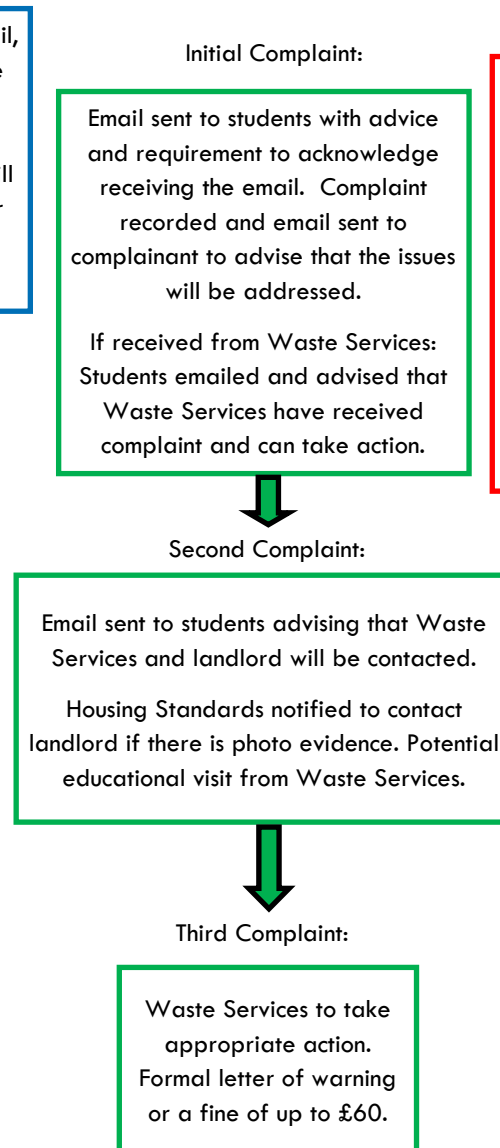

SCP Complaints Procedure

(Complaints received will be reviewed on a case by case basis)

Noise

Waste

Anti-Social Behaviour

Parking